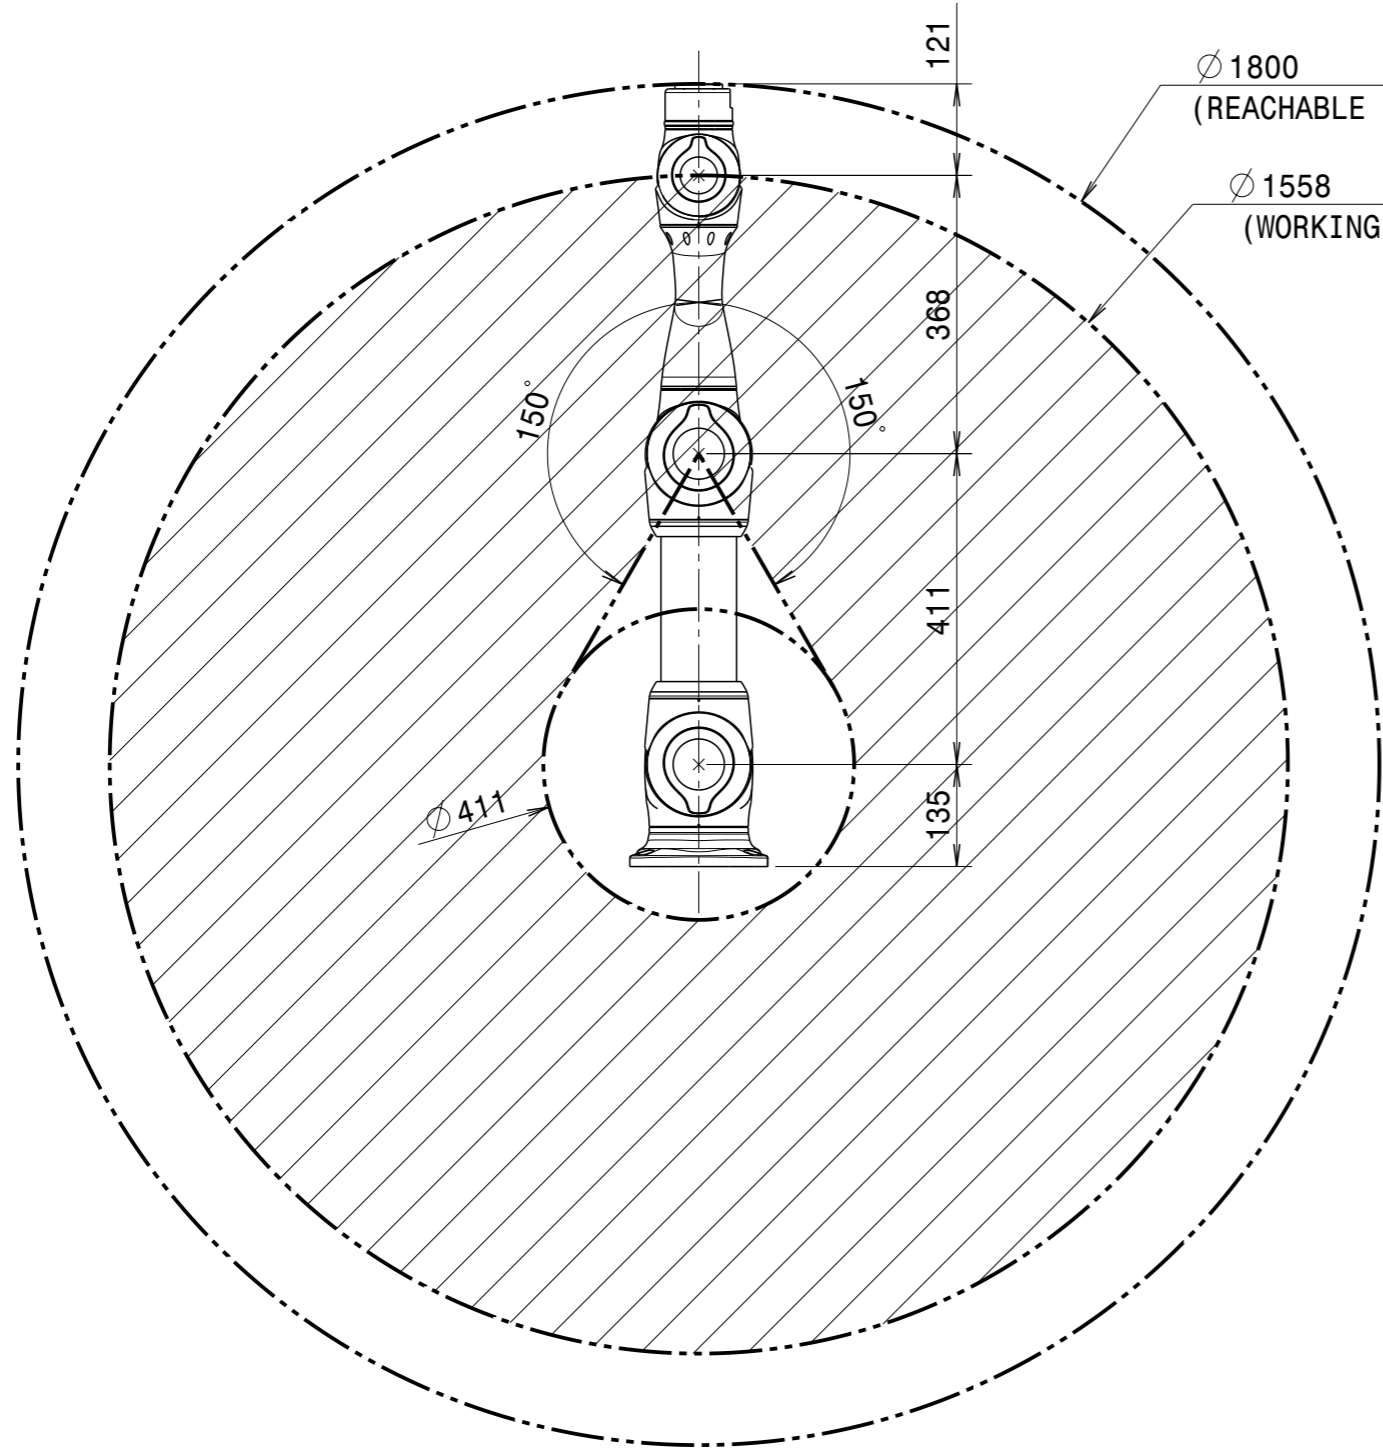

[WORKING RANGE]

Front view (1:10)

Side view (1:8)

JOINT RANGE	
AXIS	WORKING AREA (SOFTWARE LIMIT) / DEGREE
1	-360 ~ 360
2	-360 ~ 360
3	-150 ~ 150
4	-360 ~ 360
5	-360 ~ 360
6	-360 ~ 360
PAYLOAD	6kg
REACH	900mm

TITLE	LAYOUT		Q'TY	1
MODEL	M0609		W.T (kg)	27
SERIES	MAT.		SCALE	
M-SERIES	DRG. NO.	A3		
DATE	21.03.03			
DOOSAN				