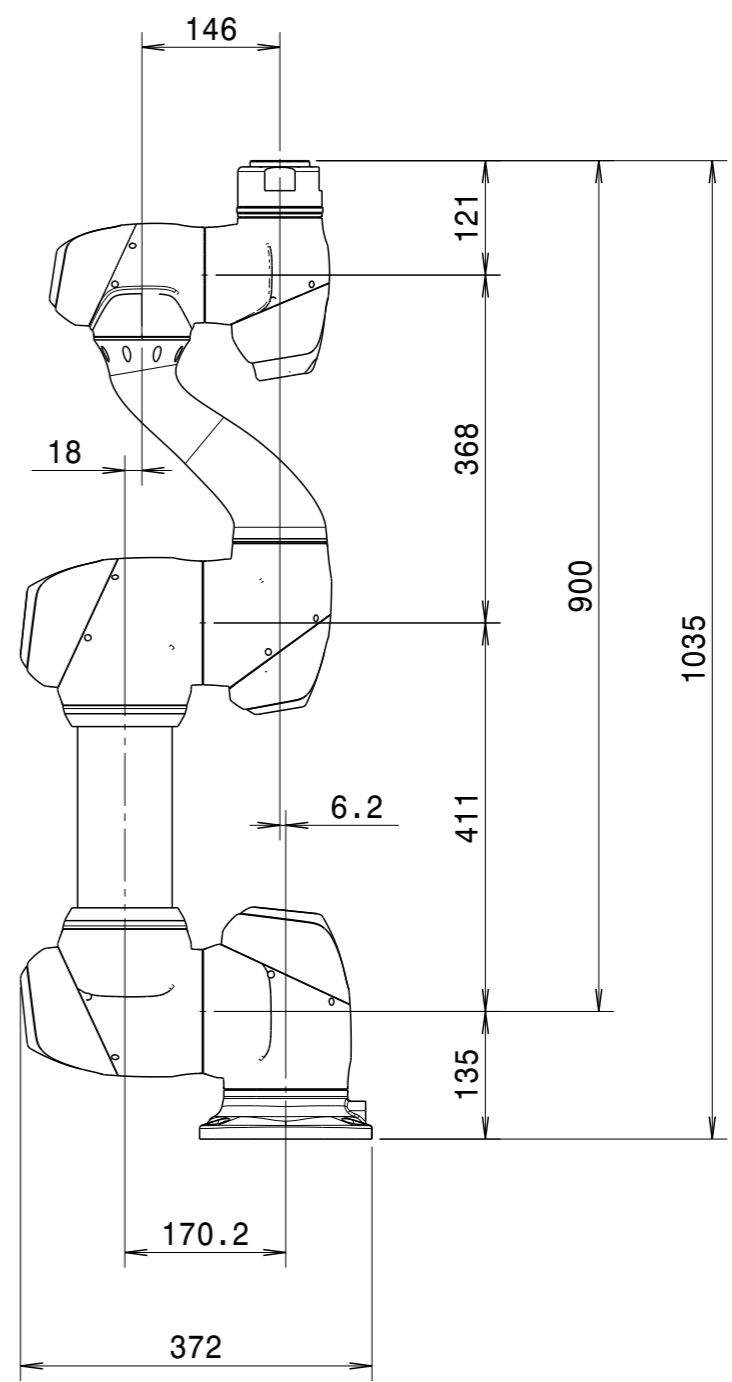

[WORKING RANGE]

Front view (1:10)

Side view (1:8)

JOINT RANGE	
AXIS	WORKING AREA (SOFTWARE LIMIT) / DEGREE
1	-360 ~ 360
2	-360 ~ 360
3	-150 ~ 150
4	-360 ~ 360
5	-360 ~ 360
6	-360 ~ 360
PAYLOAD	6kg
REACH	900mm

TITLE	LAYOUT		Q'TY	1
MODEL	M0609		W.T (kg)	27
SERIES	MAT.		SCALE	
M-SERIES	DRG. NO.	A3		
DATE	21.03.03			
DOOSAN				